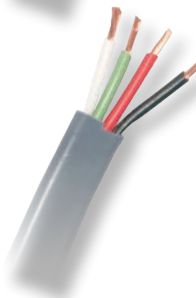

Trailer Wire

(100 ft. Spools)

Wire Size	3 Conductor Brown-Green-Yellow
14	53143
16	53163
18	53183

Jacketed Primary Wire

(100 ft. Spools)

Wire Size	3 Conductor Black-Green-White
10	55103
12	55123
14	55143
16	55163

Trailer Wire

(100 ft. Spools)

Wire Size	4 Conductor Brown-Green Yellow-White
14	53144
16	53164
18	53184

Jacketed Primary Wire

(100 ft. Spools)

Wire Size	4 Conductor Black-Green Red-White
10	55104
12	55124
14	55144
16	55164