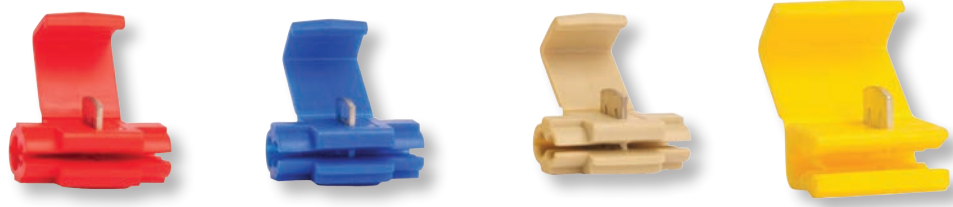

# Instant Tap Connectors

\*  Made in U.S.A

20510  20510UL 22-16 with stop  
 20500  20500UL 18-14 with stop  
 20512  20512UL 18-14 no stop  
 20511UL 12-10 with stop

# T-Tap Connectors

20513 24-20  
 20514  20514UL 22-16  
 20515  20515UL 16-14  
 20516UL 12-10  
 20514DB 22-16  
 20515DB 16-14  
 20516DB 12-10

## IDC Connectors

Wire Size	Description	Part Number
22-14	Blue w/ Gel	20518
22-14	Clear	20519
22-16	Black w/Gel	20520

## Misc. Connectors

**NEW Item**

Wire Size	Description	Part Number
18-14 / 12-10	Brown Dual Tap	20521
22-16 / 12-10	Red Dual Tap	20555
18-16	Blue Tap w/ Gel	20522
18-16	Bullet Style Tap	20523
18-16	Auto Fuse Holder	20524