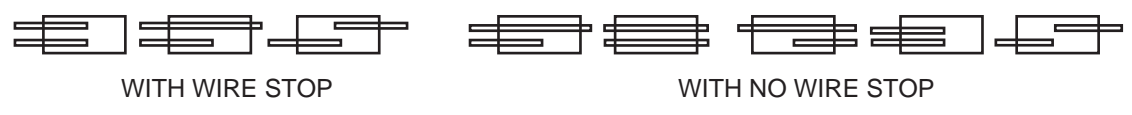

# Instant Tap Connectors

\*  Made in U.S.A

20510  20510UL 22-16 with stop  
 20500  20500UL 18-14 with stop  
 20512  20512UL 18-14 no stop  
 20511UL 12-10 with stop