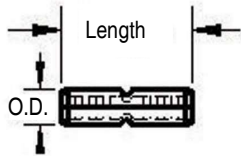

Butt Connectors

* UL & CSA Listed Part

L = Length
M = Material Thickness

Vinyl Insulated Butted Seam Butt Connector Shown

Extruded Nylon Insulated Seamless or Butted Seam Butt Connector

Molded Nylon Insulated Seamless or Butted Seam Butt Connector

Bare Butted Seam

Wire Size	Part Number	L	O.D.	M
22-18	10080* 10080E	.560 .560	.133/.135 .112/.115	.028 .020

16-14	10170* 10170E	.560 .560	.152/.156 .134/.135	.030 .020
-------	------------------	--------------	------------------------	--------------

12-10	10310* 10310E	.625 .625	.212/.215 .208/.210	.035 .030
-------	------------------	--------------	------------------------	--------------

Bare Seamless

26-24	12403	.475	.084	.018
-------	-------	------	------	------