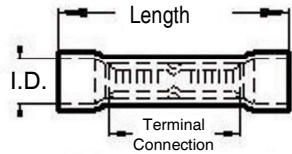

Butt Connectors

* UL & CSA Listed Part

L = Length
M = Material Thickness

Vinyl Insulated Butted Seam Butt Connector Shown

Extruded Nylon Insulated Seamless or Butted Seam Butt Connector

Molded Nylon Insulated Seamless or Butted Seam Butt Connector

Bare Butted Seam

Wire Size	Part Number	L	O.D.	M
22-18	10080* 10080E	.560 .560	.133/.135 .112/.115	.028 .020

16-14	10170* 10170E	.560 .560	.152/.156 .134/.135	.030 .020
-------	------------------	--------------	------------------------	--------------