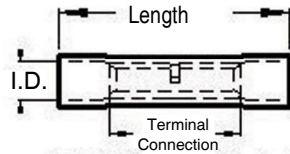

Butt Connectors

* UL & CSA Listed Part

L = Length
M = Material Thickness

Vinyl Insulated Butted Seam Butt Connector Shown

Extruded Nylon Insulated Seamless or Butted Seam Butt Connector

Molded Nylon Insulated Seamless or Butted Seam Butt Connector

Bare Butted Seam

Wire Size	Part Number	L	O.D.	M
22-18	10080* 10080E	.560 .560	.133/.135 .112/.115	.028 .020

16-14	10170* 10170E	.560 .560	.152/.156 .134/.135	.030 .020
-------	------------------	--------------	------------------------	--------------