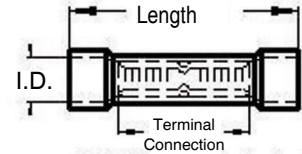

Butt Connectors

* UL & CSA Listed Part

L = Length
M = Material Thickness

Vinyl Insulated Butted Seam Butt Connector Shown

Extruded Nylon Insulated Seamless or Butted Seam Butt Connector

Molded Nylon Insulated Seamless or Butted Seam Butt Connector

Bare Butted Seam

Wire Size	Part Number	L	O.D.	M
22-18	10080* 10080E	.560 .560	.133/.135 .112/.115	.028 .020

16-14	10170* 10170E	.560 .560	.152/.156 .134/.135	.030 .020
-------	------------------	--------------	------------------------	--------------