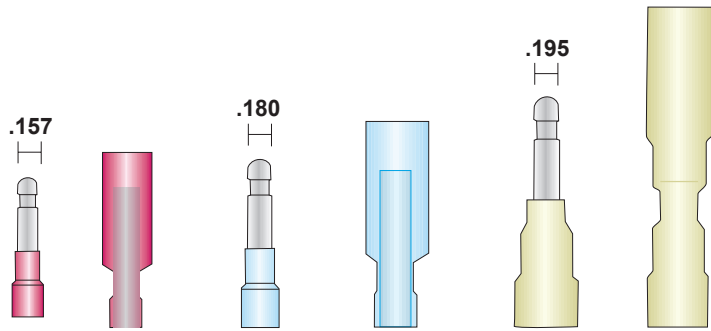

# Bullet Connectors

## Bare Butted Seam

Wire Size	Tab Width	Part Number
22-18	.157 Male	10284
	.157 Fem.	10285
16-14	.157 Male	10184
	.157 Fem.	10185
	.195 Male	10484
12-10	.195 Male	10384

## Vinyl Insulated

22-18	.157 Male	20284V
	.157 Fem.	20285V
	.180 Male	20784V
	.180 Female	20785V
16-14	.157 Male	20184V
	.157 Fem.	20185V
	.180 Male	20684V
	.180 Fem.	20685V
	.195 Male	20484V
	.195 Fem.	20485V
12-10	.195 Male	20384V
	.195 Fem.	20385V

## 3-Pc Nylon w/ Sleeve

Wire Size	Tab Width	Part Number	
22-18	.157 Male	30884 Fully	<b>NEW</b>
	.157 Male	30284	
	.157 Fem.	30285	
16-14	.157 Male	30984 Fully	<b>NEW</b>
	.157 Male	30184	
	.157 Fem.	30185	