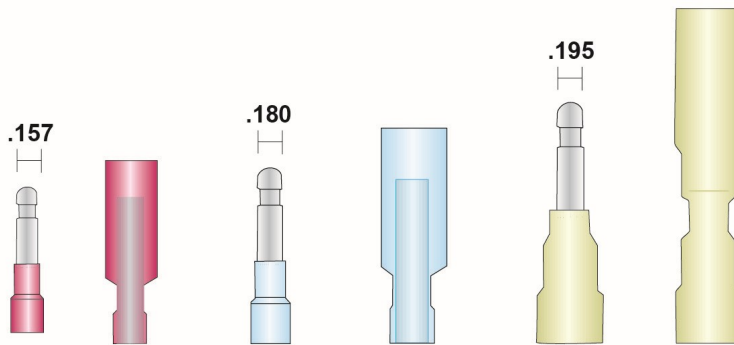

# Bullet Connectors

## Bare Butted Seam

Wire Size	Tab Width	Part Number
-----------	-----------	-------------

22-18	.157 Male	10284
	.157 Fem.	10285

16-14	.157 Male	10184
	.157 Fem.	10185
	.195 Male	10484

12-10	.195 Male	10384
-------	-----------	-------

## Vinyl Insulated

22-18	.157 Male	20284V
	.157 Fem.	20285V
	.180 Male	20784V
	.180 Female	20785V

16-14	.157 Male	20184V
	.157 Fem.	20185V
	.180 Male	20684V
	.180 Fem.	20685V
	.195 Male	20484V
.195 Fem.	20485V	

## 3-Pc Nylon w/ Sleeve

Wire Size	Tab Width	Part Number
-----------	-----------	-------------

22-18	.157 Male	30884 Fully	<b>NEW</b>
	.157 Male	30284	
	.157 Fem.	30285	

16-14	.157 Male	30984 Fully	<b>NEW</b>
	.157 Male	30184	
	.157 Fem.	30185	