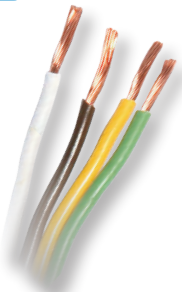

### Trailer Wire

(100 ft. Spools)

Wire Size	3 Conductor Brown-Green-Yellow
14	53143
16	53163
18	53183

### Jacketed Primary Wire

(100 ft. Spools)

Wire Size	3 Conductor Black-Green-White
10	55103
12	55123
14	55143
16	55163

### Trailer Wire

(100 ft. Spools)

Wire Size	4 Conductor Brown-Green Yellow-White
14	53144
16	53164
18	53184