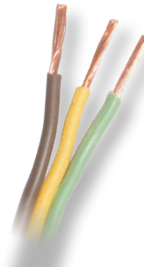

### Trailer Wire

(100 ft. Spools)

Wire Size	2 Conductor Black-Red
14	53142
16	53162
18	53182

### Jacketed Primary Wire

(100 ft. Spools)

Wire Size	2 Conductor Black-White
8	55082
10	55102
12	55122
14	55142
16	55162

### Trailer Wire

(100 ft. Spools)

Wire Size	3 Conductor Brown-Green-Yellow
14	53143
16	53163
18	53183